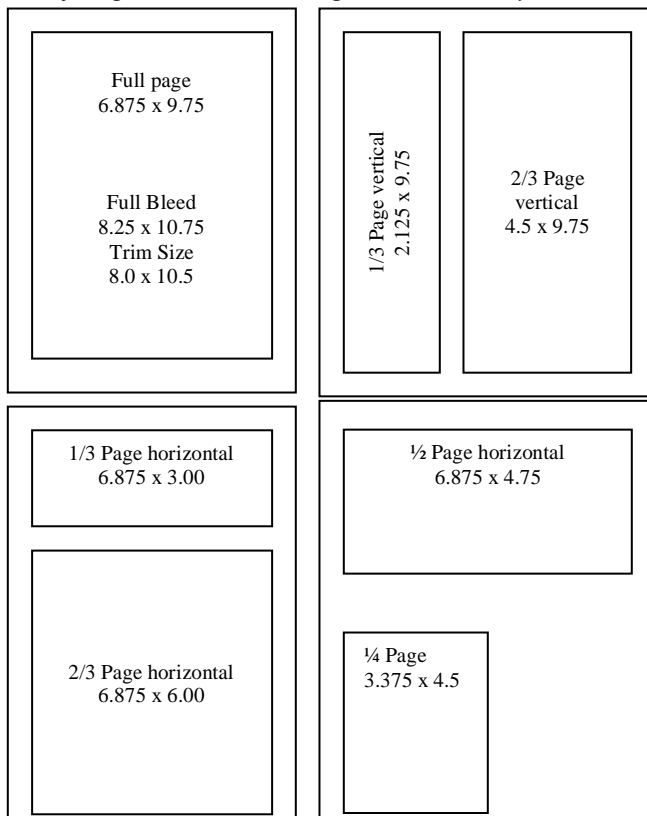

All dimensions are in inches, width x height

Circulation [Projected 6,000]
Frequency Semi-Annual
Subscriptions \$20.00
Single copy \$13.90
Trim size 8.0 x 10.5 in
Page count 84 pp. + cover
Binding Saddle stitch

B/W **1x** **2x** **4x**

Full page \$350 \$250 \$150
 2/3 page \$250 \$175 \$100
 1/2 page \$200 \$125 \$75
 1/3 page \$125 \$75 \$50
 1/4 page \$90 \$60 \$40
 1/4 blog ad \$50 \$30 \$20

ONLINE

MWLM Marketplace Section 1 iss./ 6 Mo.

MLWM Marketplace page puts you in front of a highly targeted audience. Over 65,000 unique visitors monthly. Exclusive Ad or Blog ad- \$75 1 issue/ 6 mo. 125 x 125 pixel image (jpg or gif), 20k file size and linking URL